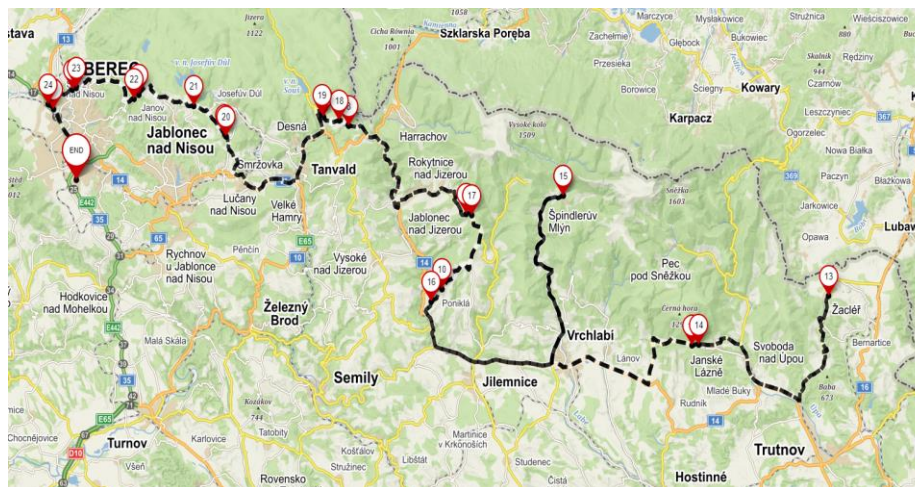

Durability – driving tests

- ⊕ City driving
- ⊕ City driving Prague
- ⊕ Mountain driving
- ⊕ Mountain highway driving
- ⊕ Off Road

Altitude profile