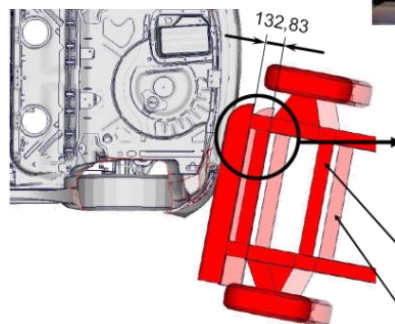

- ⊕ Occupant protection – front and side crash
- ⊕ Pedestrian protection
- ⊕ EHK 42, Insurance tests, ...

BASIC INFORMATION

- ⊕ Start of operation 4/2018
- ⊕ Workshop 2.200 m², Testing offices 220 m²

OBJECT CHARACTERISTICS