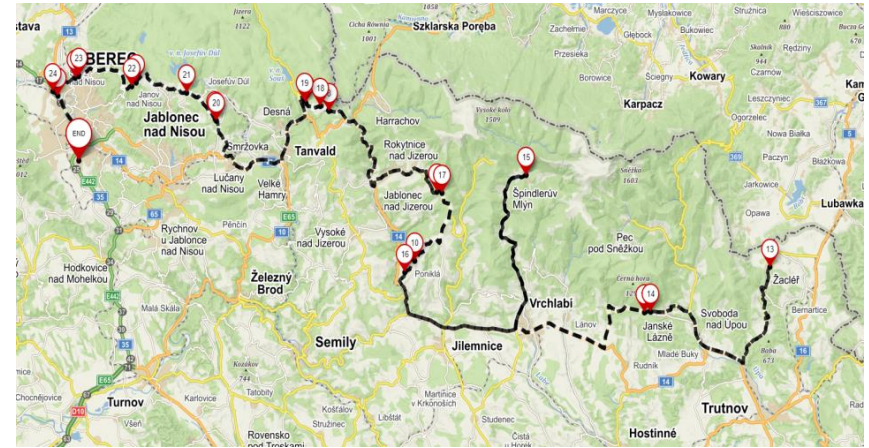

Real Roads Detection

Applus⁺
IDIADA

YOUR DEVELOPMENT PARTNER

 **Accolade**

- ⊕ **Location CZ**
- ⊕ **Total surface**
app. 300 ha
- ⊕ **High Speed Oval**
straights 1,62 km
curves 242 m
(radius)

Thank you very much for your kind attention