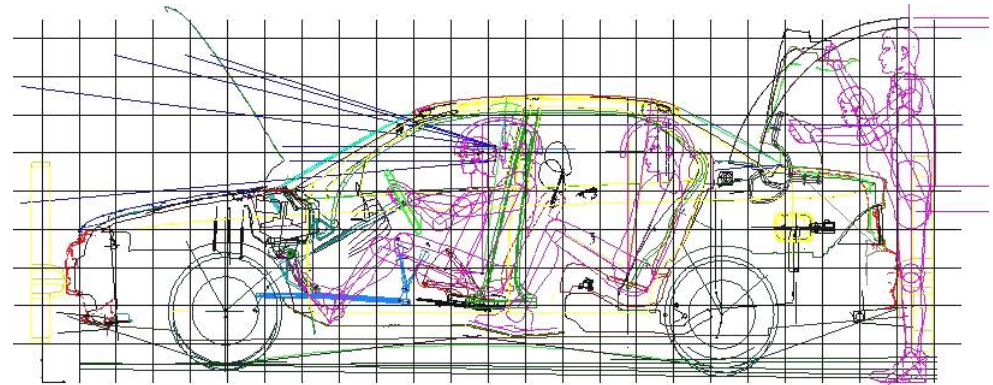

- ⊕ Design – CATIA, NX
- ⊕ Assembly concept
- ⊕ Fixation concept
- ⊕ Mechanisms
- ⊕ Gap optimization, tolerance analysis
- ⊕ 3D models, 2D documentation